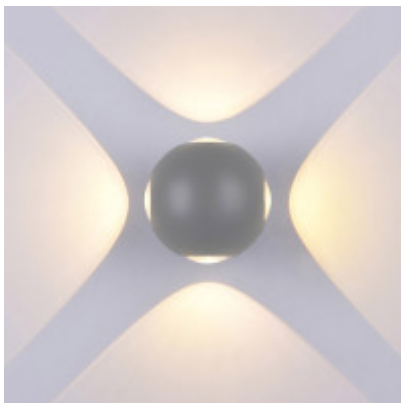

LED WALL LIGHT CREE AC220-240V 4W IP54 440LM GREY BODY 4000K

LED WALL LIGHT CREE AC220-240V 4W IP54 440LM GREY BODY 4000K

Termék oldal: https://www.energiahaza.hu/index.php?route=product/product&product_id=13705