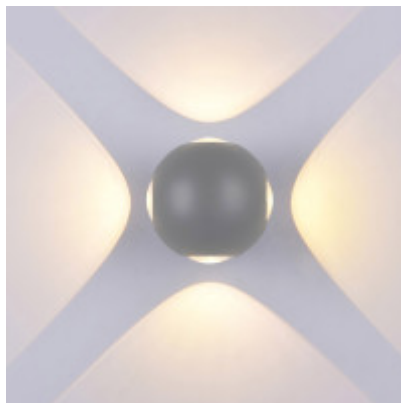

LED WALL LIGHT CREE AC220-240V 4W IP54 440LM GREY BODY 4000K

LED WALL LIGHT CREE AC220-240V 4W IP54 440LM GREY BODY 4000K

Termék oldal: https://www.energiahaza.hu/index.php?route=product/product&product_id=13705